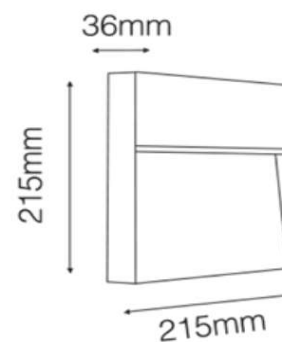

Sovitron Interior Pvt.Ltd.

Model Name

UNIQUE-R9500 Step Light / DL-OUC-R9500-8

Description

Step Light

Technical description

Image

Dimension	L=215mm W=215mm H=36mm
Frame	Aluminum die cast
Color Tempertaure	4000K
Power	8W
Total Luminous Flux	320 lm
Efficacy	40 lm/W
IP rating	65
Color Rendering	≥80
Mounting	Recessed
Optics	Clear Tempered glass
Dimming	NON-Dimmable
Operating Voltage	AC220-240V
Standard Lifetime	L70 minimum at 50,000 burning hours

Dimension diagram

Remarks:-

Address: Plot #7 Saroorpur-Nangla Industrial Area,Ballabgarh-Sohna Road,Faridabad-121005

Email: info@sovitron.com